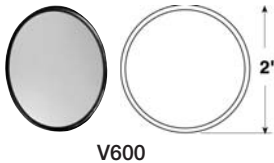

| Part No. | Description | Packaging |
|----------|---|---------------------|
| 2899 | AERO2 TOWING MIRROR TEAR-SHAPED CLAMP ON (PAIR) | Boxed - JR Products |
| 2912 | GRAND AERO RECTANGULAR CLAMP ON (PAIR) | Boxed - JR Products |

BLIND SPOT MIRRORS

3100

| Part No. | Description | Packaging |
|----------|---|----------------------------|
| 3100 | Aero Blind Spot mirror is designed to securely fit all makes, models and year vehicles. The unique clamping system allows the mirror to be clamped onto a straight or curved side mirror. Sold Individually | Clam - JR Products |
| V600 | 2" diameter convex glass mirror in molded, black, corrosion free housing. Weather-resistant adhesive back sticks to any clean, flat surface. Packaged one per display card. | Viz-Pack Display- Peterson |
| V602 | 4" x 5 1/2" convex glass mirror in molded, black, corrosion-free housing. Adhesive back permanently installs to any clean, flat surface. Packaged one per display card. | Viz-Pack Display- Peterson |
| V603 | 3" diameter convex glass mirror in molded, black, corrosion free housing. Weather-resistant adhesive back sticks to any clean, flat surface. Packaged one per display card. | Viz-Pack Display- Peterson |
| V603L | 3 3/4" diameter convex glass mirror in molded, black, corrosion-free housing. Weather-resistant adhesive back. Packaged one per display card. | Viz-Pack Display- Peterson |