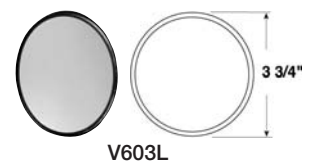

TOWING MIRRORS / SAFETY MIRRORS

UNIVERSAL TOWING MIRRORS FROM JR PRODUCTS

These mirrors are manufactured using superior chrome safety glass, featuring stainless steel screws running in brass threads. Aero dynamic headS with perfect view adjustment and easy grip thumb wheels. Unique air balanced design that has been wind tunnel tested to stop vibration. The versatile clamping system enables the mirror to attach to every car, 4 x 4 and van. Strap free. Includes a carrying/storage bag.

Part No.	Description	Packaging
2899	AERO2 TOWING MIRROR TEAR-SHAPED CLAMP ON (PAIR)	Boxed - JR Products
2912	GRAND AERO RECTANGULAR CLAMP ON (PAIR)	Boxed - JR Products

BLIND SPOT MIRRORS

Part No.	Description	Packaging
3100	Aero Blind Spot mirror is designed to securely fit all makes, models and year vehicles. The unique clamping system allows the mirror to be clamped onto a straight or curved side mirror. Sold Individually	Clam - JR Products
V600	2" diameter convex glass mirror in molded, black, corrosion free housing. Weather-resistant adhesive back sticks to any clean, flat surface. Packaged one per display card.	Viz-Pack Display- Peterson
V602	4" x 5 1/2" convex glass mirror in molded, black, corrosion-free housing. Adhesive back permanently installs to any clean, flat surface. Packaged one per display card.	Viz-Pack Display- Peterson
V603	3" diameter convex glass mirror in molded, black, corrosion free housing. Weather-resistant adhesive back sticks to any clean, flat surface. Packaged one per display card.	Viz-Pack Display- Peterson
V603L	3 3/4" diameter convex glass mirror in molded, black, corrosion-free housing. Weather-resistant adhesive back. Packaged one per display card.	Viz-Pack Display- Peterson

BOLT-ON / CLAMP-ON CONVEX MIRRORS