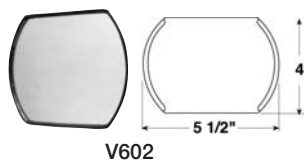

TOWING MIRRORS / SAFETY MIRRORS

UNIVERSAL TOWING MIRRORS FROM JR PRODUCTS

These mirrors are manufactured using superior chrome safety glass, featuring stainless steel screws running in brass threads. Aero dynamic headS with perfect view adjustment and easy grip thumb wheels. Unique air balanced design that has been wind tunnel tested to stop vibration. The versatile clamping system enables the mirror to attach to every car, 4 x 4 and van. Strap free. Includes a carrying/storage bag.

Part No.	Description	Packaging
2899	AERO2 TOWING MIRROR TEAR-SHAPED CLAMP ON (PAIR)	Boxed - JR Products
2912	GRAND AERO RECTANGULAR CLAMP ON (PAIR)	Boxed - JR Products

BLIND SPOT MIRRORS

Part No.	Description	Packaging
3100	Aero Blind Spot mirror is designed to securely fit all makes, models and year vehicles. The unique clamping system allows the mirror to be clamped onto a straight or curved side mirror. Sold Individually	Clam - JR Products
V600	2" diameter convex glass mirror in molded, black, corrosion free housing. Weather-resistant adhesive back sticks to any clean, flat surface. Packaged one per display card.	Viz-Pack Display- Peterson
V602	4" x 5 1/2" convex glass mirror in molded, black, corrosion-free housing. Adhesive back permanently installs to any clean, flat surface. Packaged one per display card.	Viz-Pack Display- Peterson
V603	3" diameter convex glass mirror in molded, black, corrosion free housing. Weather-resistant adhesive back sticks to any clean, flat surface. Packaged one per display card.	Viz-Pack Display- Peterson
V603L	3 3/4" diameter convex glass mirror in molded, black, corrosion-free housing. Weather-resistant adhesive back. Packaged one per display card.	Viz-Pack Display- Peterson

V602

BOLT-ON / CLAMP-ON CONVEX MIRRORS